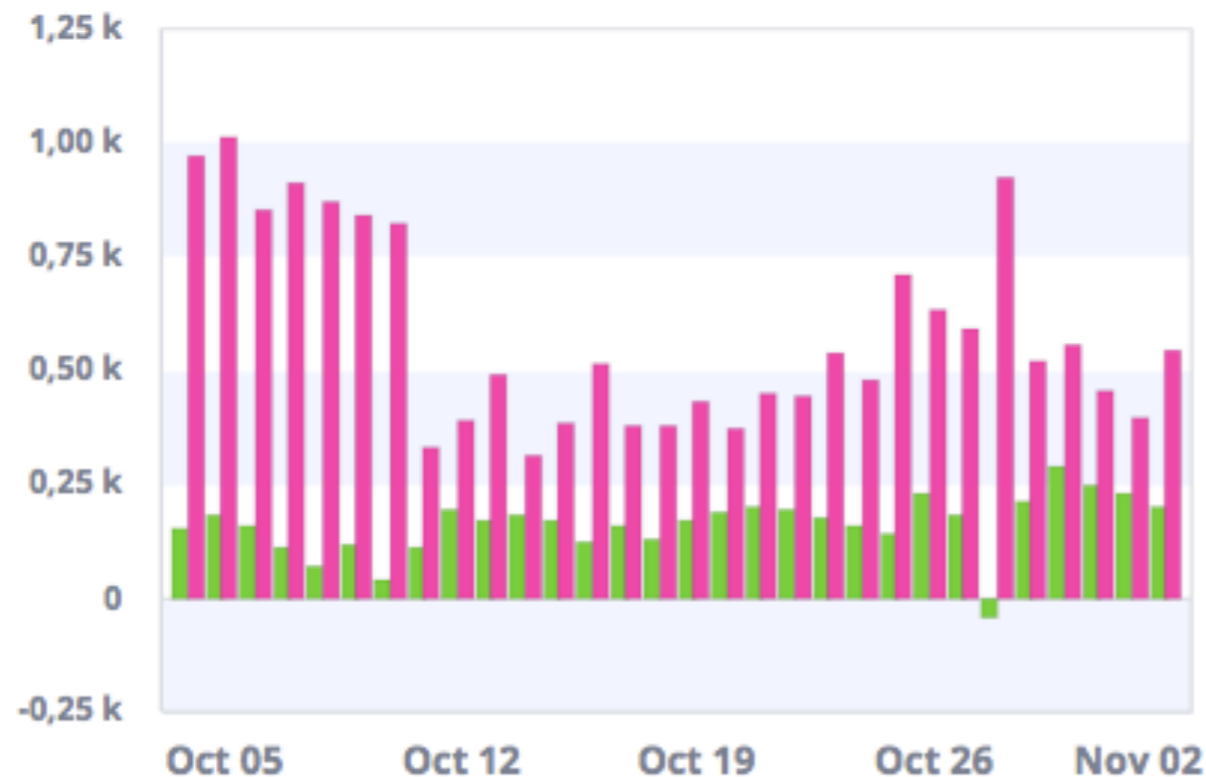

Socialbakers

 **JetBlue Airways** vs.  **Emirates Airline**
 / JetBlue / emirates Comparing

Followers Overview

Growth of Total Followers ¹

Aggregated by Day

Oct 04, 2015 - Nov 02, 2015

Total Followers

2,0 M

584 k

Total Change in Followers

+ 4,8 k

+ 17,5 k

Max Change of Followers on

+ 288

Oct 30, 2015

+ 1,0 k

Oct 05, 2015

Average Change per Day

+ 161,6

+ 583,6