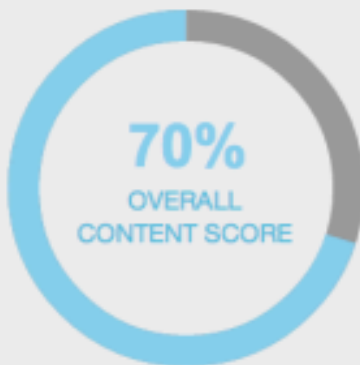

Hub Strength: 100%

Embed Share Open

Dashboard

Manage Content + new

Call-to-actions + new

Appearance

Integrations

Metrics

Scheduled Tasks + new

Hub Options

Preview

YOUR CONTENT AT A GLANCE

PERFORMANCE SUMMARY

THIS MONTH

LAST MONTH

Nice work!

An overall score between 60-70 means your content is converting effectively. Remember to regularly feature your top performers!